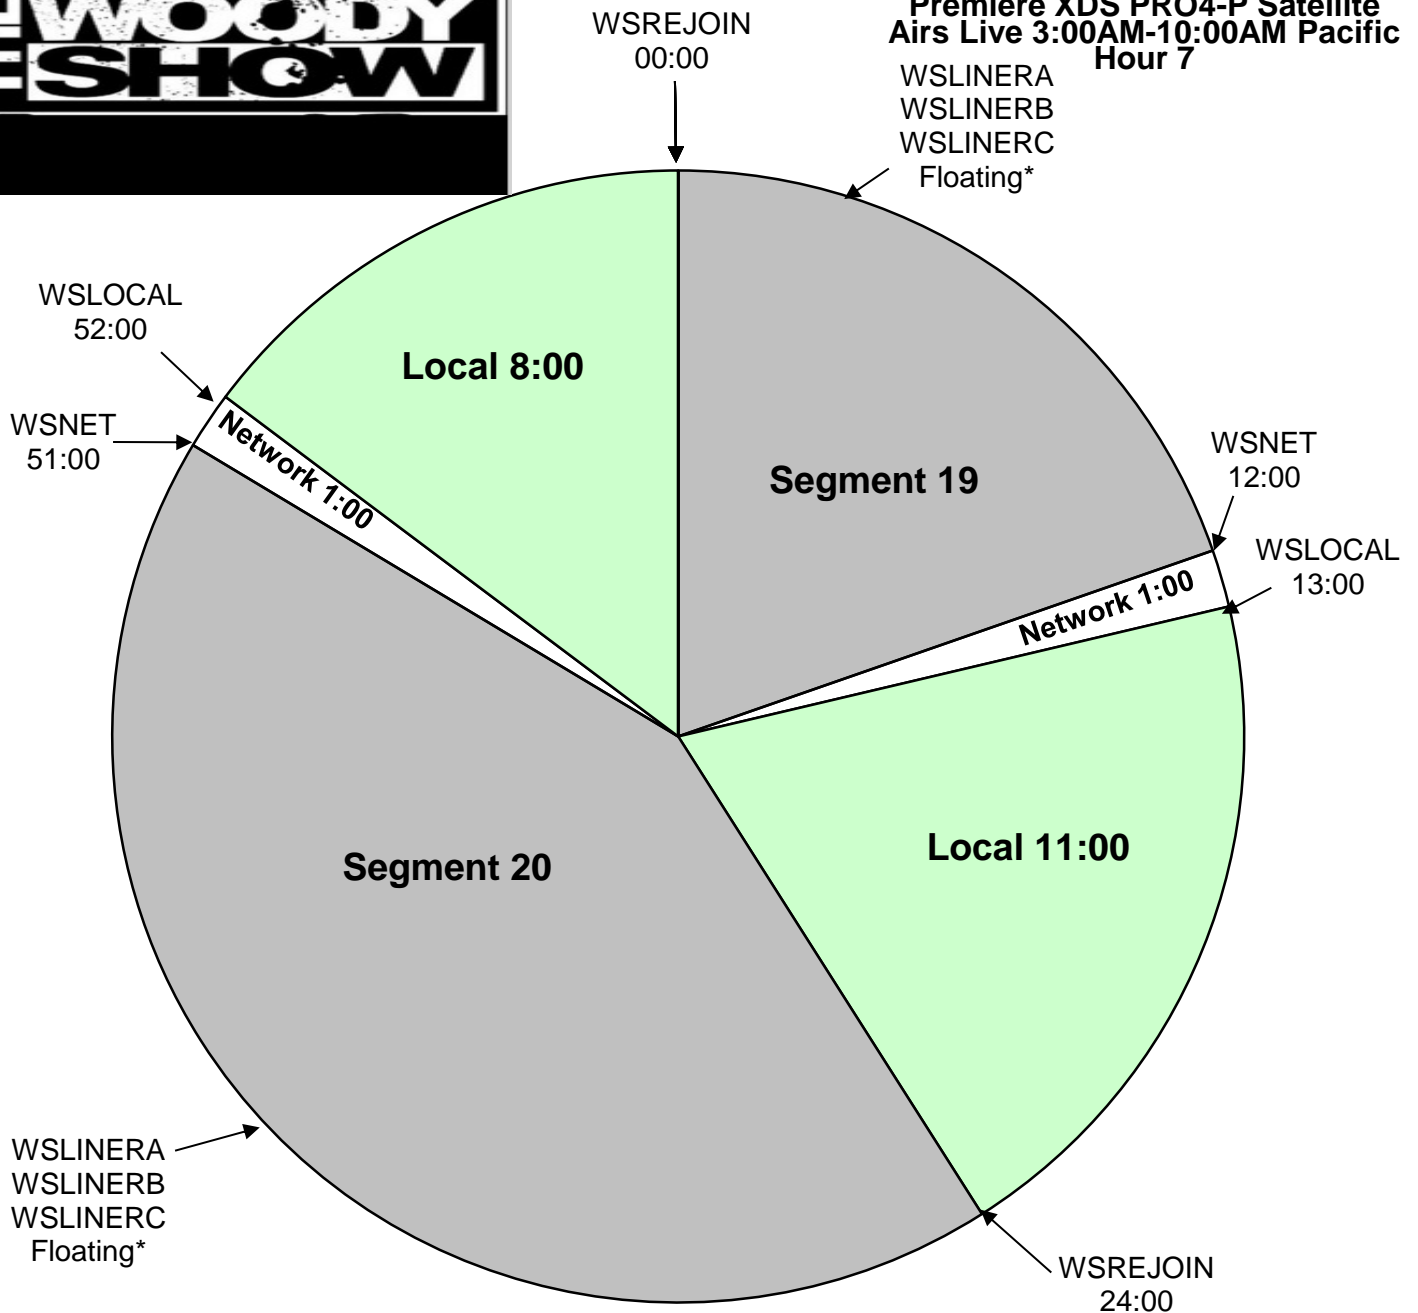

The Woody Show
XDS Program: Woody Show NAT
Effective Date: July 24th, 2017
Premiere XDS PRO4-P Satellite
Airs Live 3:00AM-10:00AM Pacific
Hour 7

*Segments 1 and 2 have songs in the middle of the segment, then Liner A B or C fires at end of song. Local Breaks filled with news, traffic, weather, promos, spots, local contesting/stationality, jingle/sweeper imaging and song at the end.

Affiliates to ID station in the break prior to top of hour
All breaks float.

XDS Relays:

- WSLOCAL - Fires local breaks.
- WSNET - Fires Network Breaks
- WSLINERA - Liner A Start (Produced Imaging) :05
- WSLINERB - Liner B Start (Dry Imaging) :05
- WSLINERC - Liner C Start (Woody Voiced Station Calls) :05
- WSREJOIN - Rejoin program